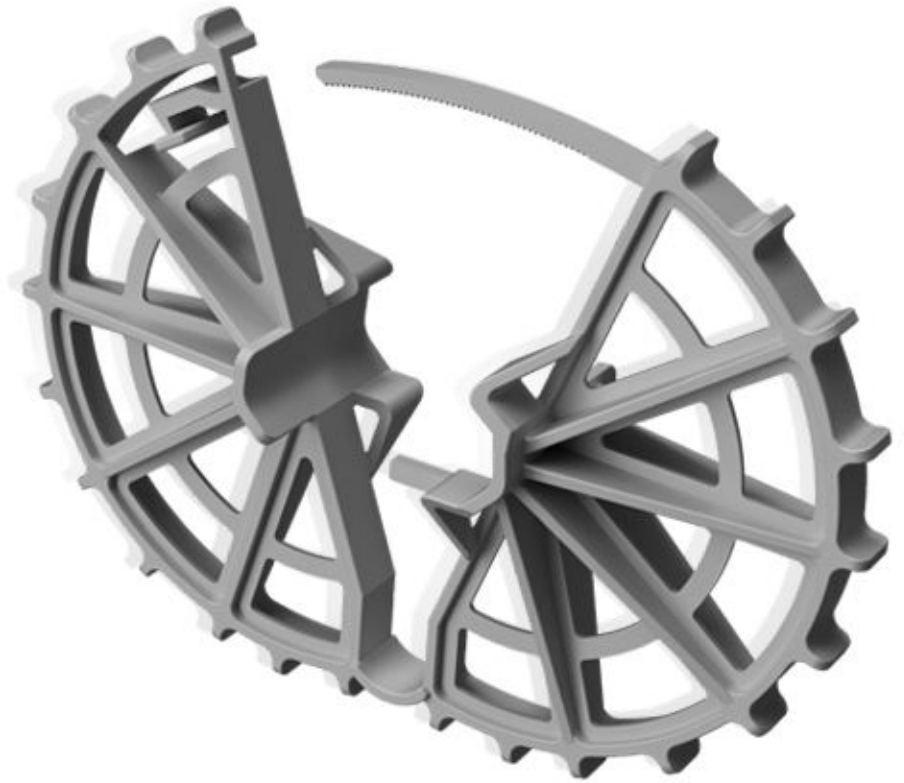

SPECIFICATIONS

- Locking Wheel
1in Box of 1250 or 1in Skid of or 1.5in Box of 500 or 1.5in
- Chair Height
Skid of 10000 or 2in Box of 250 or 2in Skid of 5000 or 3in Box of 125 or 3in Skid of 2500

MODEL NO.	CHAIR HEIGHT	BOX COUNT	SKID COUNT	BOXES PER SKID
RWC-30L-HD	3" (75 mm)	57 pcs	1,140	20